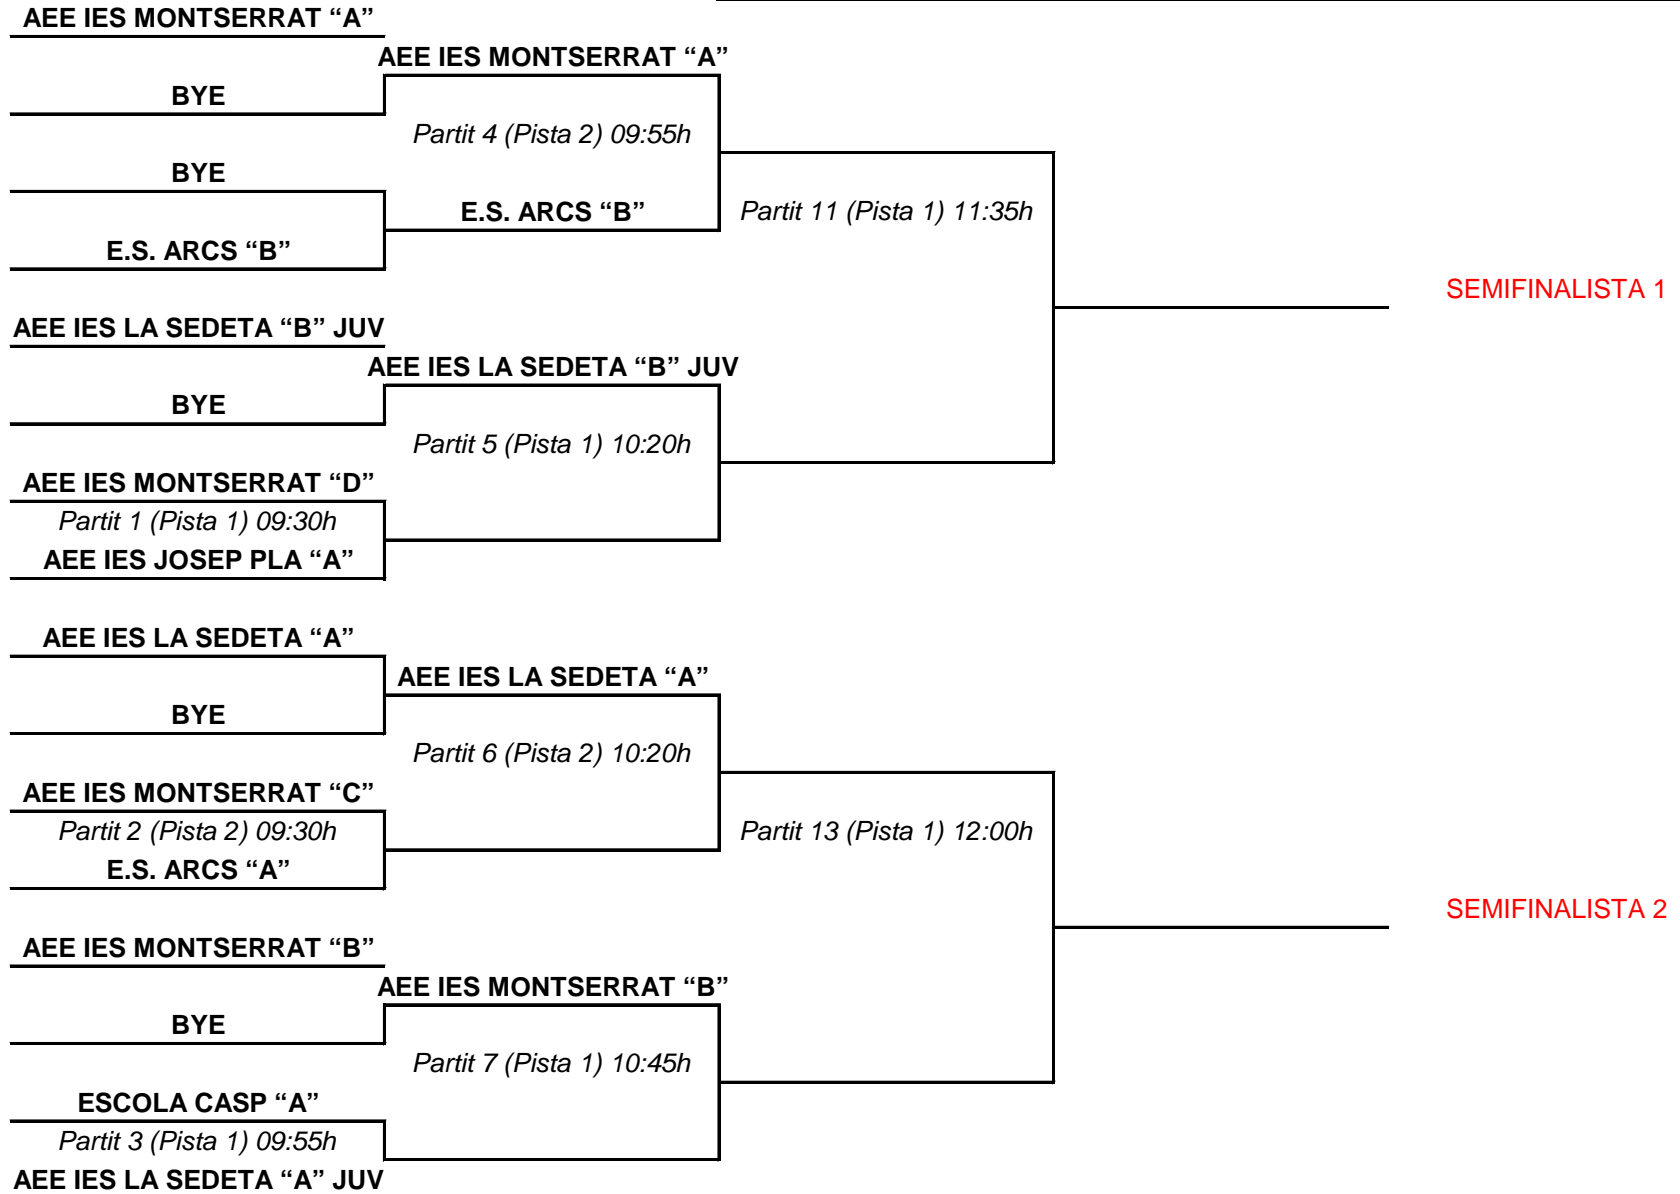

VP2 INF

ESPORT:	VOLEI PLATJA	EQUIPS:	AEE IES MONTSERRAT "A"	AEE IES MONTSERRAT "C"
CATEGORIA:	INFANTIL		E.S. ARCS "A"	COL.LEGI MONTSERRAT "A"
JORNADA:	2 (26 / 05 / 12)		AEE IES MONTSERRAT "B"	
PISTA:	3			

HORARI	EQUIP A	---	EQUIP B	RESULTAT		
09:30	COL.LEGI MONTSERRAT "A"	---	AEE IES MONTSERRAT "B"		-	
09:55	AEE IES MONTSERRAT "A"	---	E.S. ARCS "A"		-	
10:20	AEE IES MONTSERRAT "C"	---	COL.LEGI MONTSERRAT "A"		-	
10:45	AEE IES MONTSERRAT "B"	---	AEE IES MONTSERRAT "A"		-	
11:10	AEE IES MONTSERRAT "A"	---	AEE IES MONTSERRAT "C"		-	
11:35	E.S. ARCS "A"	---	AEE IES MONTSERRAT "B"		-	
12:00	COL.LEGI MONTSERRAT "A"	---	AEE IES MONTSERRAT "A"		-	
12:25	AEE IES MONTSERRAT "C"	---	E.S. ARCS "A"		-	
12:50	AEE IES MONTSERRAT "B"	---	AEE IES MONTSERRAT "C"		-	
13:15	E.S. ARCS "A"	---	COL.LEGI MONTSERRAT "A"		-	

CUADRE DE PERDEDORS